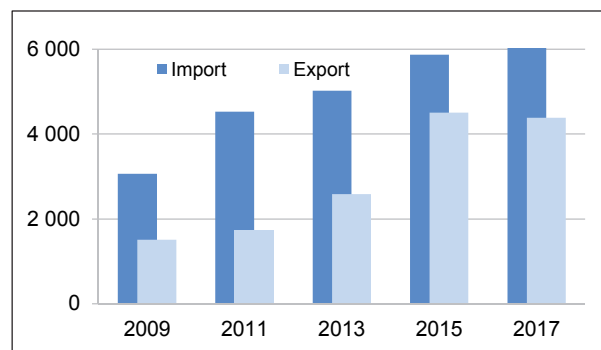

Foreign trade with the United States of America

Imports to Hamburg in million euro	7,646
of which (in per cent):	
Aircraft	48.7
Oleaginous fruit	7.2
Measuring and control products	3.8
Equipm. for electricity generation/distribution	3.2
Share of total German imports in per cent	12.4
Exports from Hamburg in million euro	4,385
of which (in per cent):	
Aircraft	77.5
Medical instruments	4.1
Chemical end products	1.7
Chassis, bodies, engines	1.5
Share of total German exports in per cent	3.9

Foreign trade between Hamburg and the United States of America

million euro

Partnership with Chicago

Since 1994, Hamburg has been a twin city to Chicago. Chicago (Illinois) is one of the leading economic and industrial centers and third biggest city in the United States with 2.7 million inhabitants.